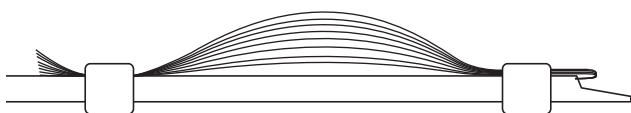

20 pcs(4pcs x 5E.0)