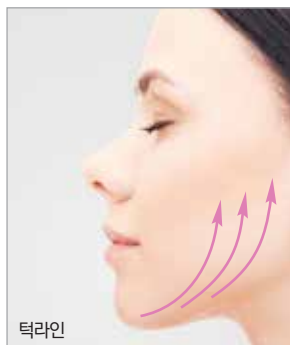

## CANNULA TYPE

W TYPE

L TYPE

A TYPE

**\* Notice carefully**

Before procedure, make a hole big enough. Ensure that the threads must be on the skin side when the needle penetrates the skin.

# COG

20 pcs(4pcs x 5E.0)

18G 100mm 160/170 USP2

19G 100mm 160/170 USP1

21G 60/90mm 128, 210/160 USP2-0

얼굴윤곽라인

턱라인

허벅지라인