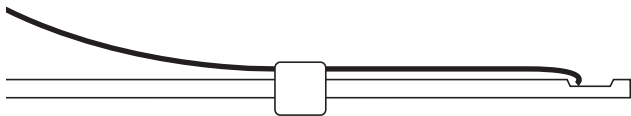

20 pcs(4pcs x 5E.0)