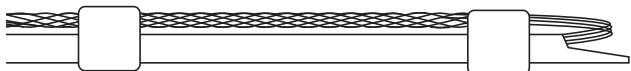

# EVE

20 pcs(4pcs x 5E.0)

30G 25mm 30 USP7-0

Cat No.	GAUGE	NEEDLE	THREAD	THREAD USP
DML 104-002	30G	25MM	30MM	7-0

눈가라인

# MESH

20 pcs(4pcs x 5E.0)

19G 38/50/60mm 50/70/90 USP6-0(x8)

Cat No.	GAUGE	NEEDLE	THREAD	THREAD USP
DML 106-001	19G	38MM	50MM	6-0
DML 106-002	19G	50MM	70MM	
DML 106-003	19G	60MM	90MM	

팔자주름